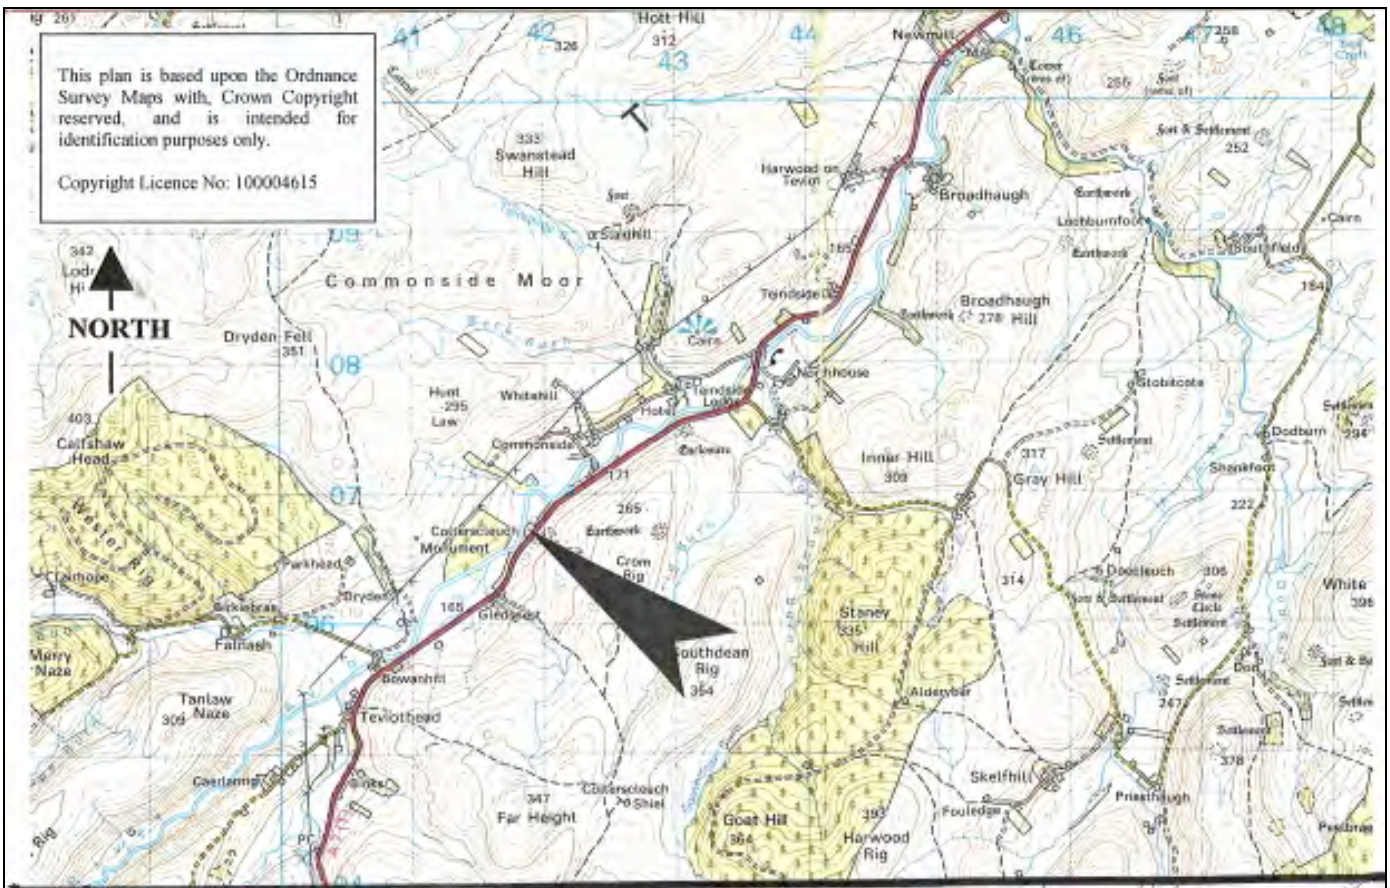

This plan is based upon the Ordnance Survey Maps with, Crown Copyright reserved, and is intended for identification purposes only.

Copyright Licence No: 100004615

Colterscleugh, Teviothead, Hawick
Site and Location Plan

This plan is based upon the Ordnance Survey Maps with Crown Copyright reserved, and is intended for identification purposes only.

Copyright Licence No: 100004615

**Colterscleuch, Teviothead, Hawick
Location Plan**