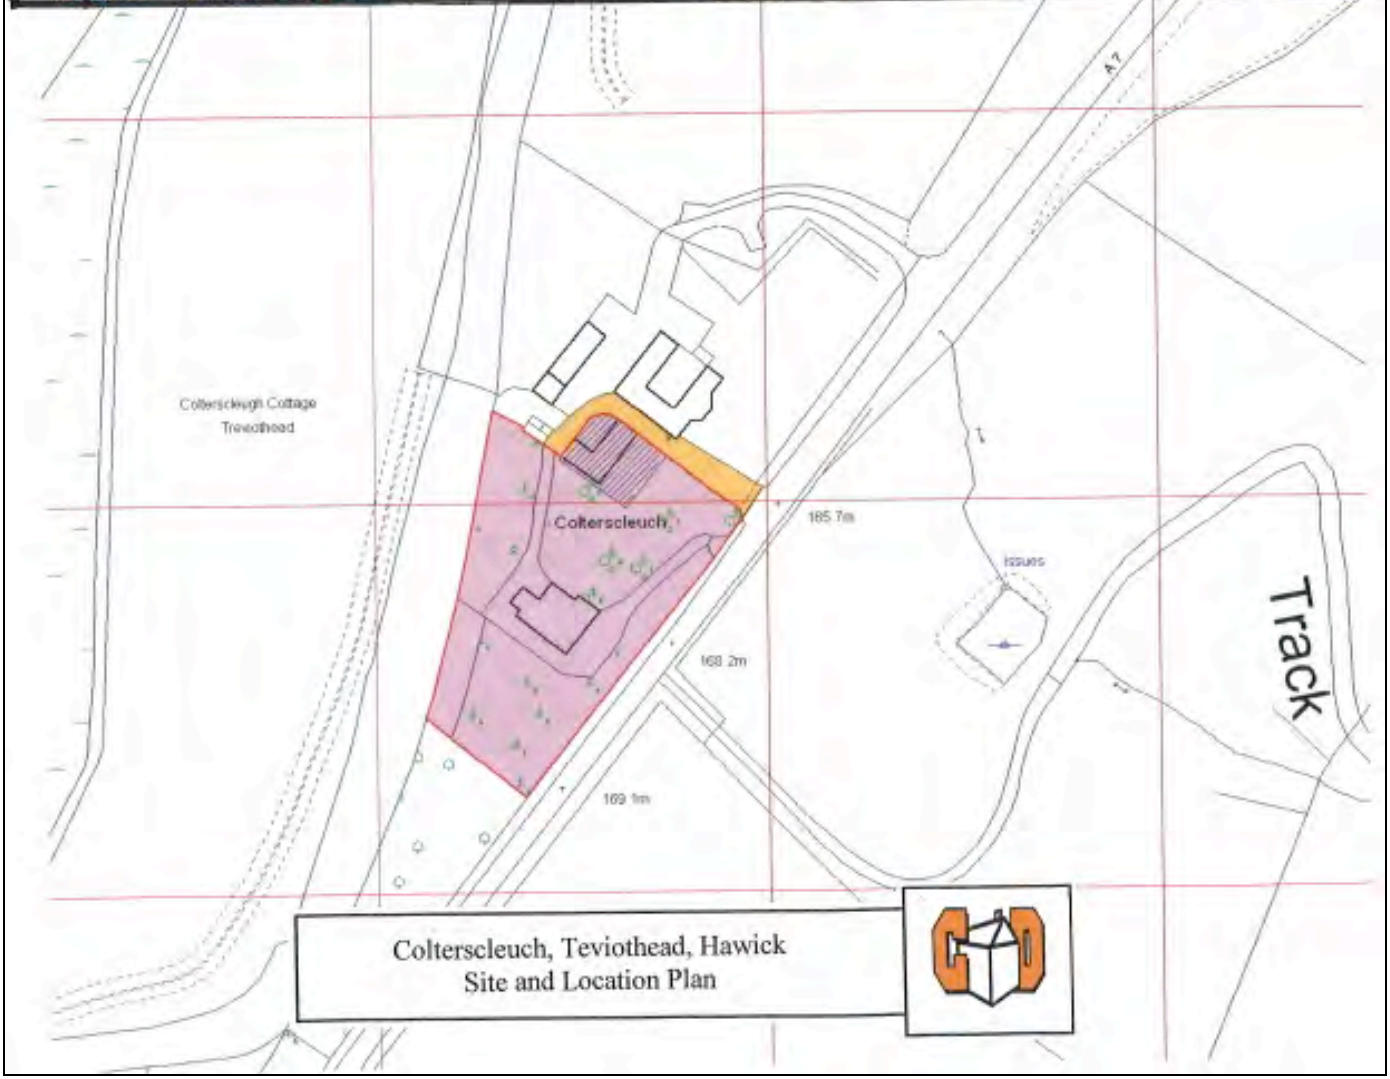

This plan is based upon the Ordnance Survey Maps with, Crown Copyright reserved, and is intended for identification purposes only.

Copyright Licence No: 100004615

Colterscleugh, Teviothead, Hawick
Site and Location Plan

This plan is based upon the Ordnance Survey Maps with Crown Copyright reserved, and is intended for identification purposes only.

Copyright Licence No: 100004615

**Colterscleuch, Teviothead, Hawick
Location Plan**