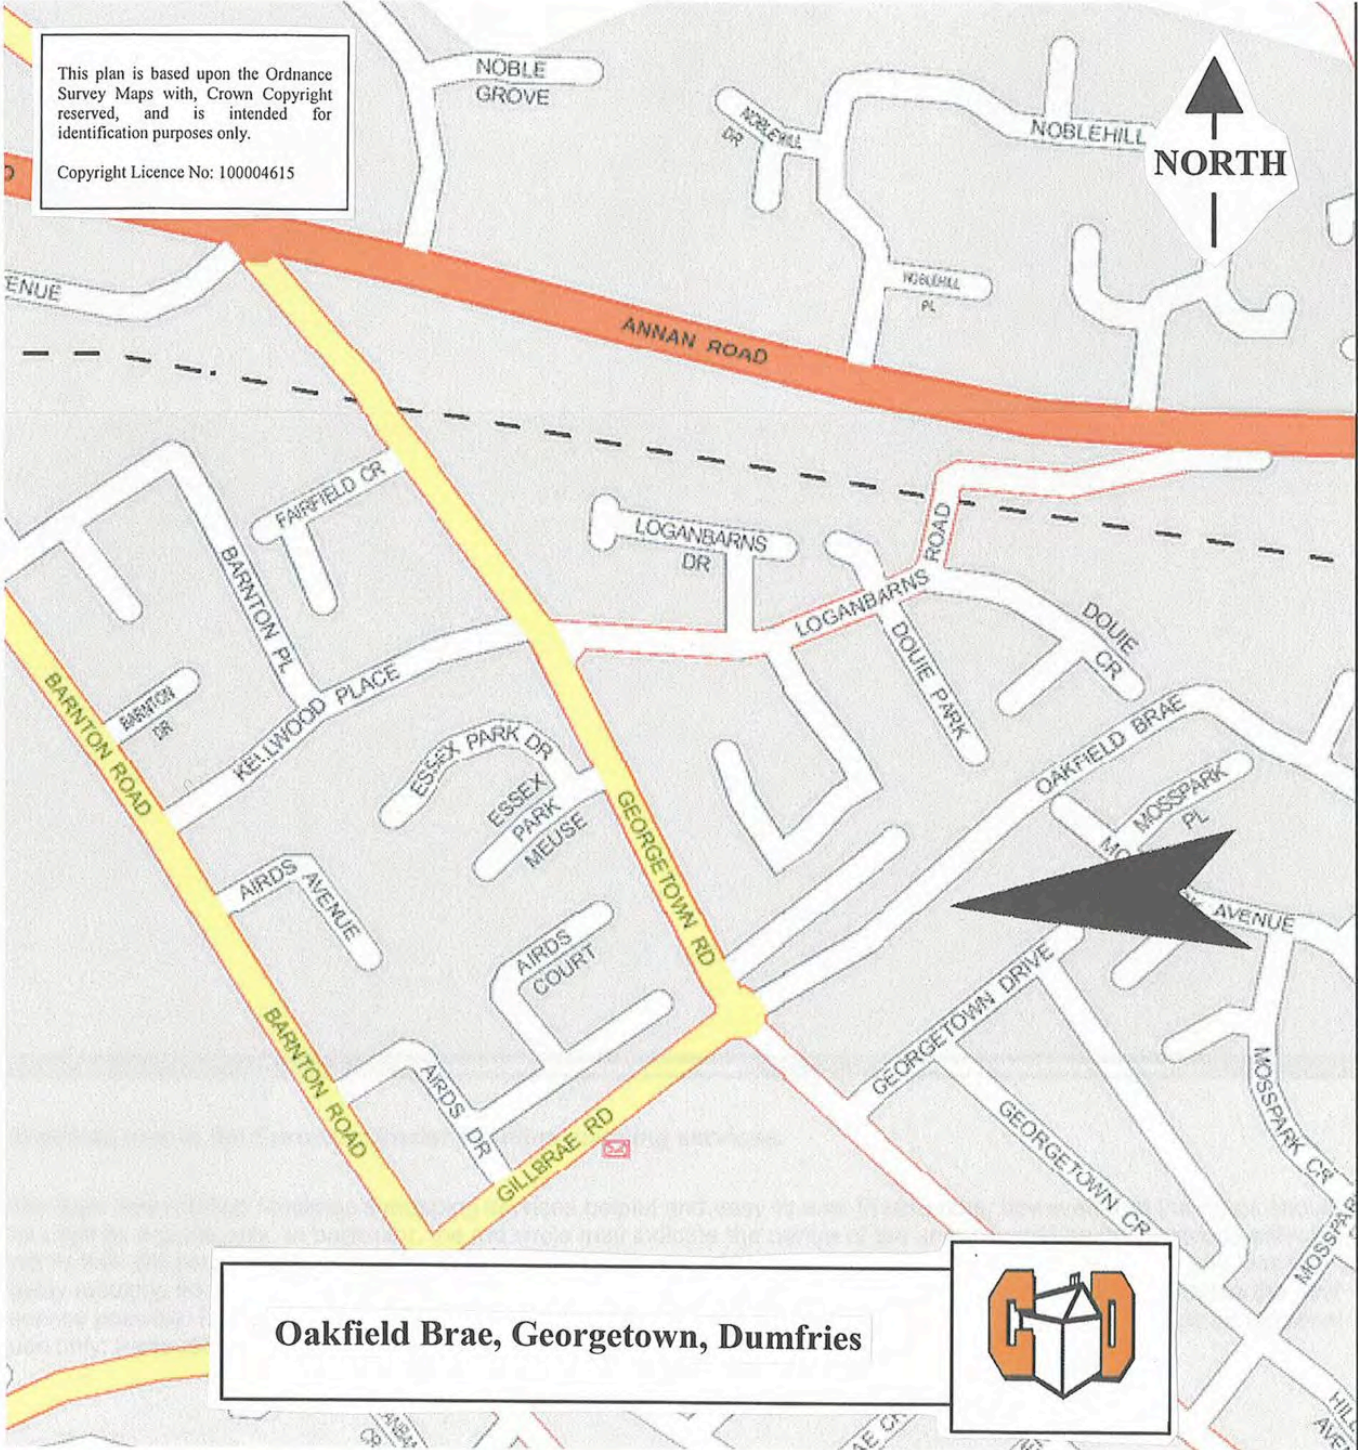

Site Plan, Land at Craiglea, Oakfield Brae

Crown Copyright Licence number 100004615

This plan is based upon the Ordnance Survey Maps with, Crown Copyright reserved, and is intended for identification purposes only.
Copyright Licence No: 100004615

Oakfield Brae, Georatown, Dumfries

This plan is based upon the Ordnance Survey Maps with, Crown Copyright reserved, and is intended for identification purposes only.
Copyright Licence No: 100004615

Oakfield Brae, Georgetown, Dumfries